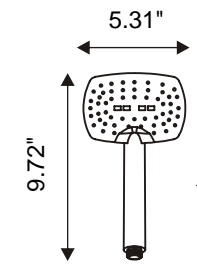

Item No. : **DIMF06A21**
Part No. : **A2712**
Shower Diverter 6 Function
₹ 45240/-

Item No. : **TS09XXA51**
Part No. : **A4018**
Hand Shower
₹ 1520/-