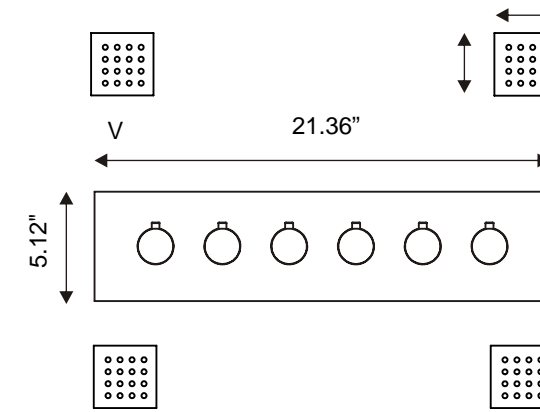

Item No. : **DIMF05A21**
Part No. : **A2711**
Shower Diverter 5 Function
₹ 41300/-

Item No. : **BSBS04A11**
Part No. : **A4810**
Square Body Shower
₹ 1440/- (Per Pc.) x 4