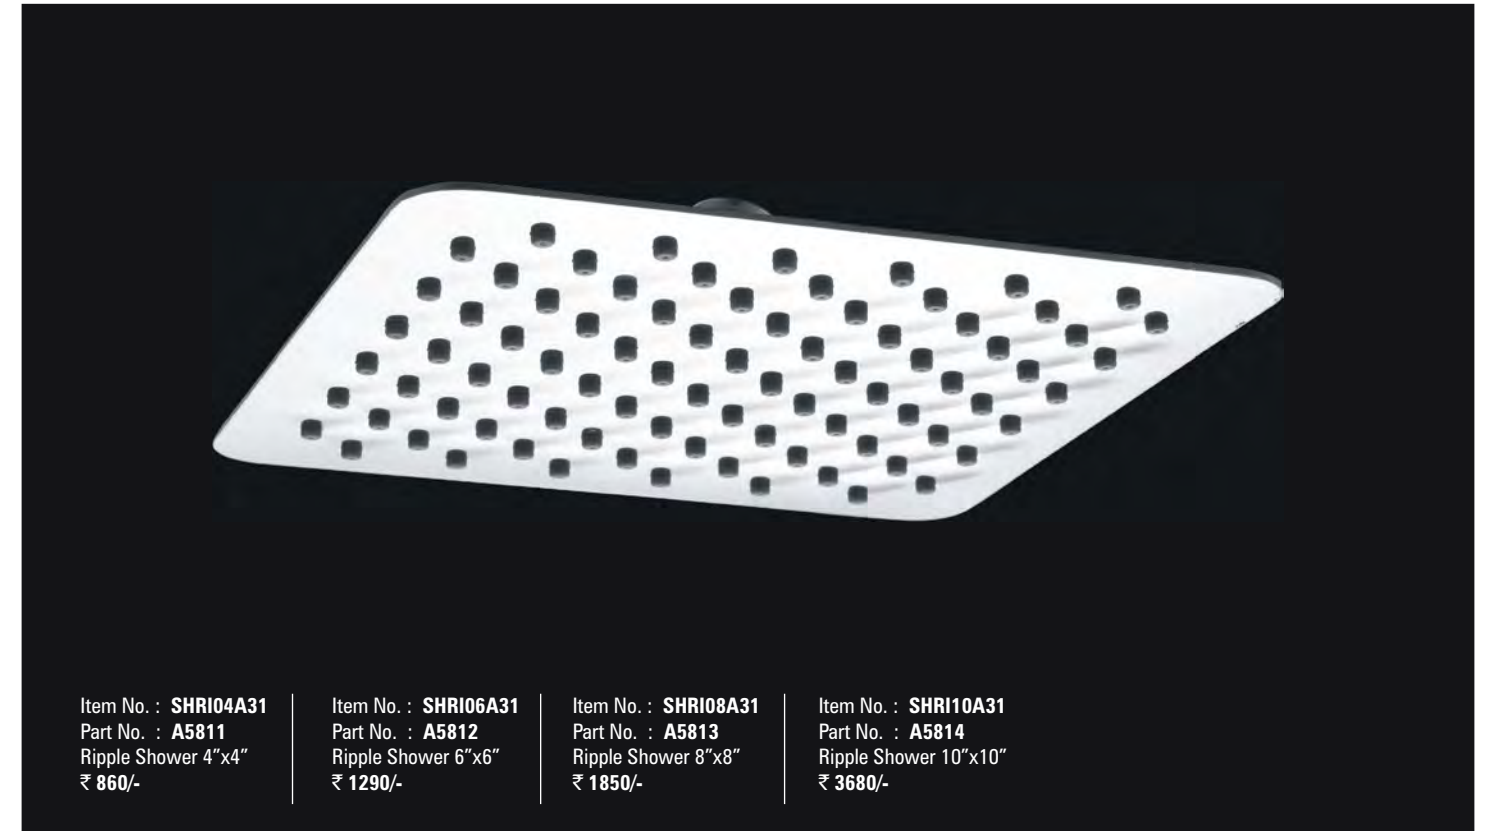

Item No. : **SHLF81A21**  
Part No. : **A6013**  
Tydo Leaf Shower 8"x12"  
₹ 3880/-

**AMAZE ROUND SHOWER**

Item No. : **SHMZR6A21**  
Part No. : **A5417**  
Amaze Round Shower 6"  
₹ 1290/-

Item No. : **SHMZR8A21**  
Part No. : **A5418**  
Amaze Round Shower 8"  
₹ 1850/-