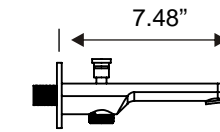

6 FUNCTION DIVERTER
CONCEPT-1

₹ 97360/-

Item No. : **SHMF55A31**
Part No. : **A5113**
LED Ceiling Shower Multi Function
500mm x 550mm
₹ 41300/-

Item No. : **BSBS04A11**
Part No. : **A4810**
Square Body Shower
₹ 1440/- (Per Pc.) x 4

Item No. : **DIMF06A21**
Part No. : **A2712**
Shower Diverter 6 Function
₹ 45240/-

Item No. : **TS09XXA51**
Part No. : **A4018**
Hand Shower
₹ 1520/-

Item No. : **POSPTTC12**
Part No. : **C1359**
Tip Ton Spout
₹ 3540/-