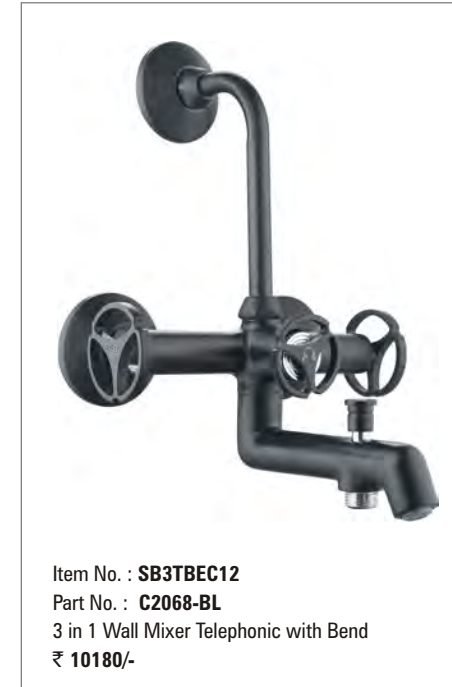

Item No. : **SBTBBEC12** | **SBTMSLC12**
Part No. : **C2035-BL** | **C2034-BL**
Single Lever Wall Mixer Telephonic with Bend | Single Lever Wall Mixer Telephonic without Bend
₹ 9620/- | ₹ 9100/-

Item No. : **SB3TBEC12**
Part No. : **C2068-BL**
3 in 1 Wall Mixer Telephonic with Bend
₹ 10180/-