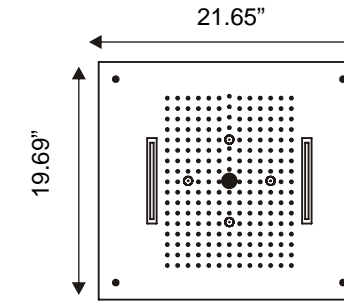

6 FUNCTION DIVERTER
CONCEPT-1

₹ 97360/-

Item No. : **SHMF55A31**
Part No. : **A5113**
LED Ceiling Shower Multi Function
500mm x 550mm
₹ 41300/-