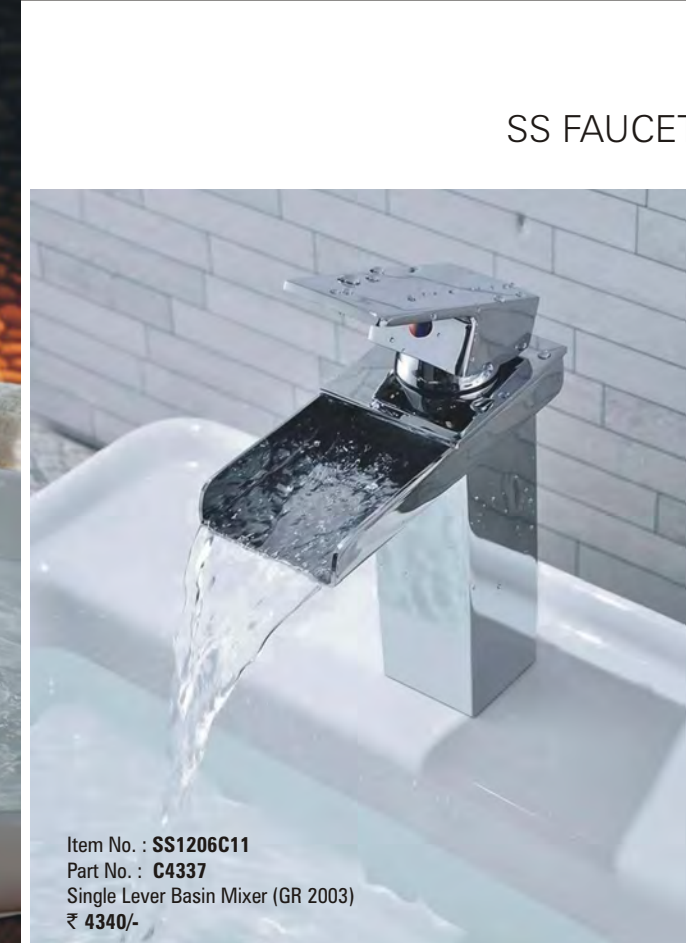

Item No. : **SS1206C11**
Part No. : **C4337**
Single Lever Basin Mixer (GR 2003)
₹ 4340/-

SS FAUCET

SS FAUCET