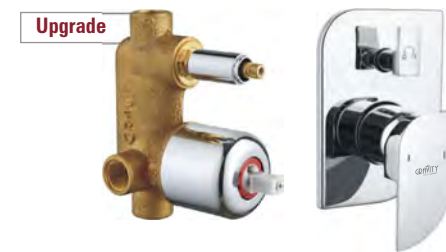

High Flow Concealed Diverter (45mm).
(Recommended for Low Pressure Line)

Item No. : **DIBHXXC12**
Part No. : **C33AG**
Concealed part ₹ 4430/-

Item No. : **TYDEHFC12**
Part No. : **C12E5**
Exposed Part ₹ 2240/-