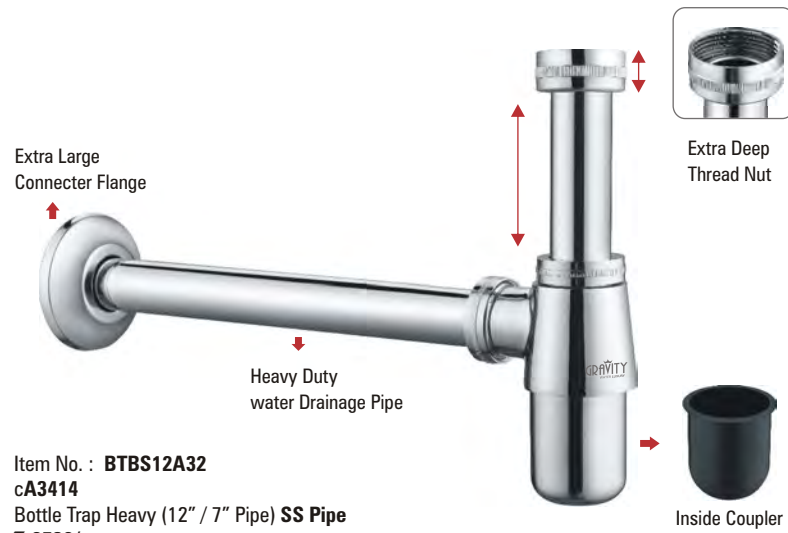

Item No. : **WCSH09A22**  
Part No. : **A1914**  
Waste Coupling 9" SS (Heavy) with Taper Washer  
₹ 630/-

Item No. : **BTBS12A32**  
cA3414  
Bottle Trap Heavy (12" / 7" Pipe) SS Pipe  
₹ 2730/-

Item No. : **BTBB12A12**  
Part No. : **A3413**  
Bottle Trap Heavy (12" ) Brass Pipe  
₹ 3080/-