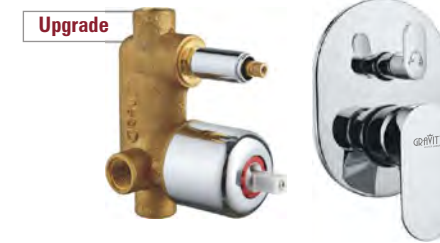

Item No. : **DIB5XXC12**  
Part No. : **C33AF**  
Concealed part ₹ 4430/-

Item No. : **PODE5WC12**  
Part No. : **C13E4**  
Exposed Part ₹ 2240/-

High Flow Concealed Diverter (45mm).  
(Recommended for Low Pressure Line)