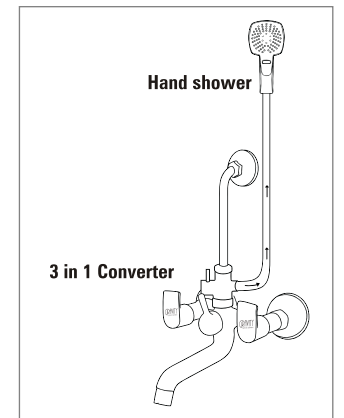

Item No. : **SPH1XXA12**
Part No. : **A1816**
HF Angle Valve for Health Faucet
₹ 1480/-

Use of 3 in 1 Telephonic Mixer