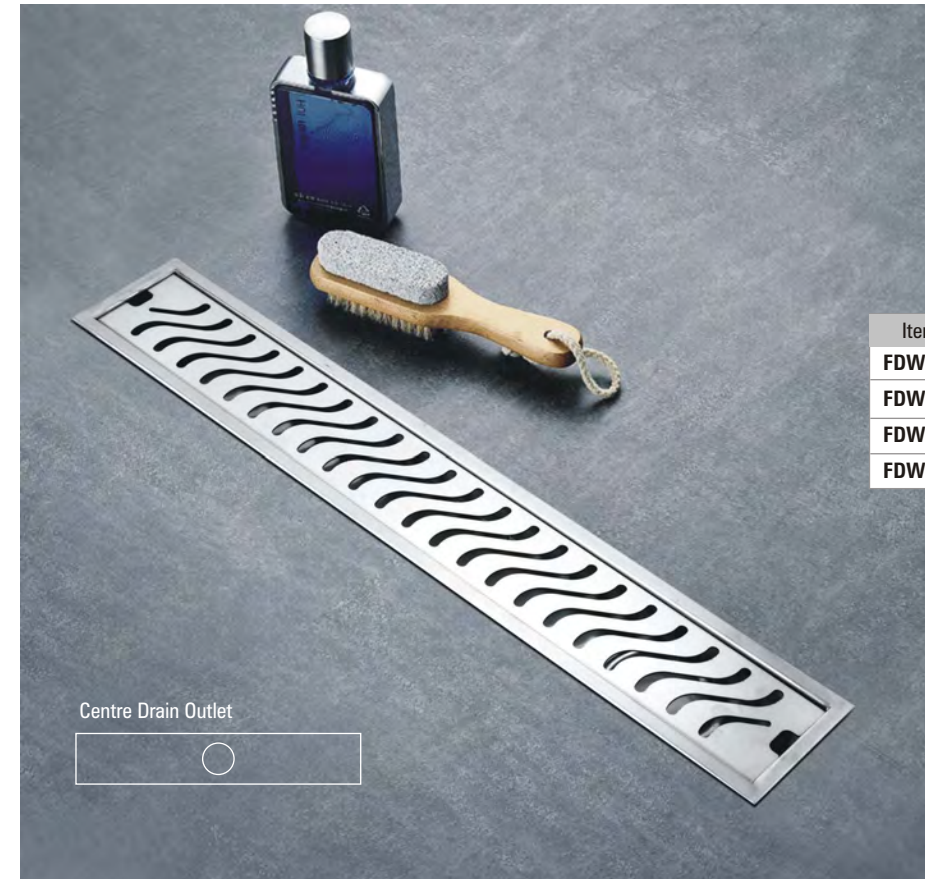

VERTICAL LINE FLOOR DRAINER CENTRE HOLE

Item No.	Part No.	Size	MRP ₹
FDVC16A31	A5317	16" (100mm x 400mm)	3520/-
FDVC20A31	A5318	20" (100mm x 500mm)	4480/-
FDVC24A31	A5319	24" (100mm x 600mm)	6000/-
FDVC36A31	A5320	36" (100mm x 900mm)	8930/-

Frame : 0.8mm Top : 1.2mm