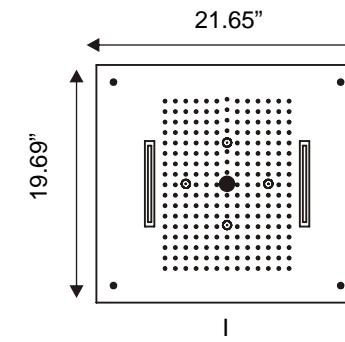

6 FUNCTION DIVERTER
CONCEPT-2

₹ 93820/-

Item No. : **SHMF55A31**
Part No. : **A5113**
LED Ceiling Shower Multi Function
500mm x 550mm
₹ 41300/-