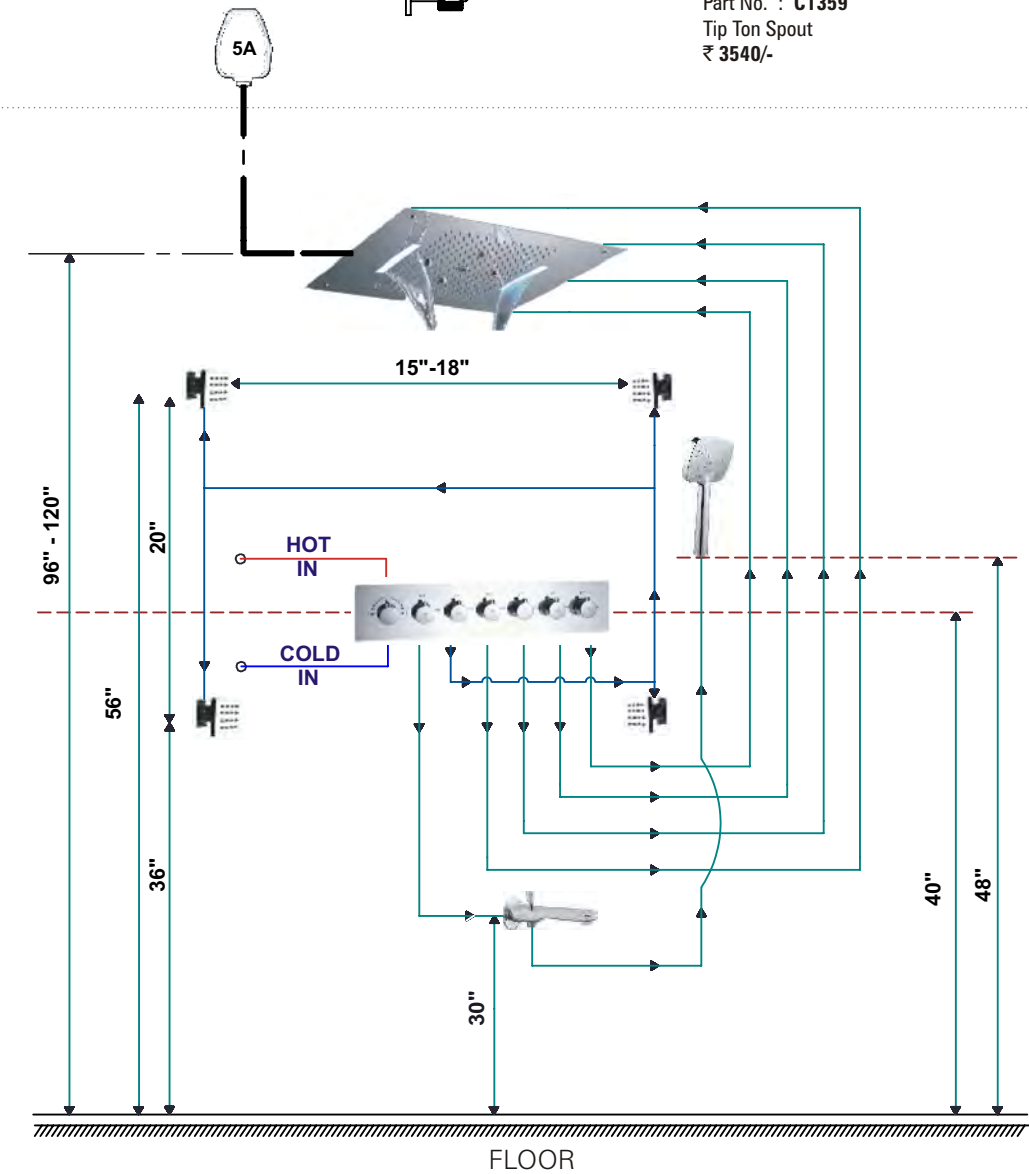

Item No. : **TS09XXA51**
Part No. : **A4018**
Hand Shower
₹ 1520/-

Item No. : **POSPTTC12**
Part No. : **C1359**
Tip Ton Spout
₹ 3540/-