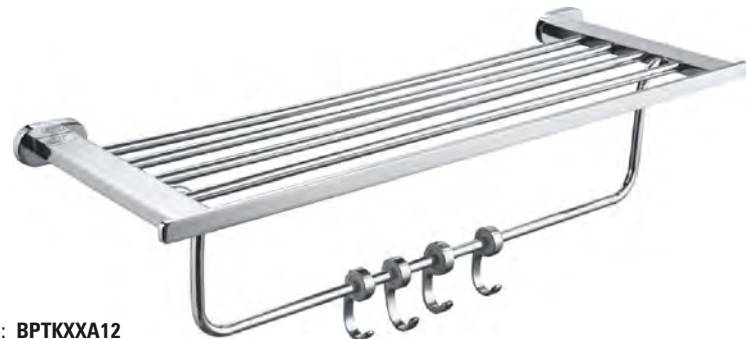

Item No. : **BPTKXXA12**
Part No. : **A4115**
Towel Rack
₹ 8640/-

Item No. : **BPBSXXA12**
Part No. : **A4111**
Complete Bath Set
excluding Soap Dispenser
& Towel Rack (5 Pcs.)
₹ 10180/-