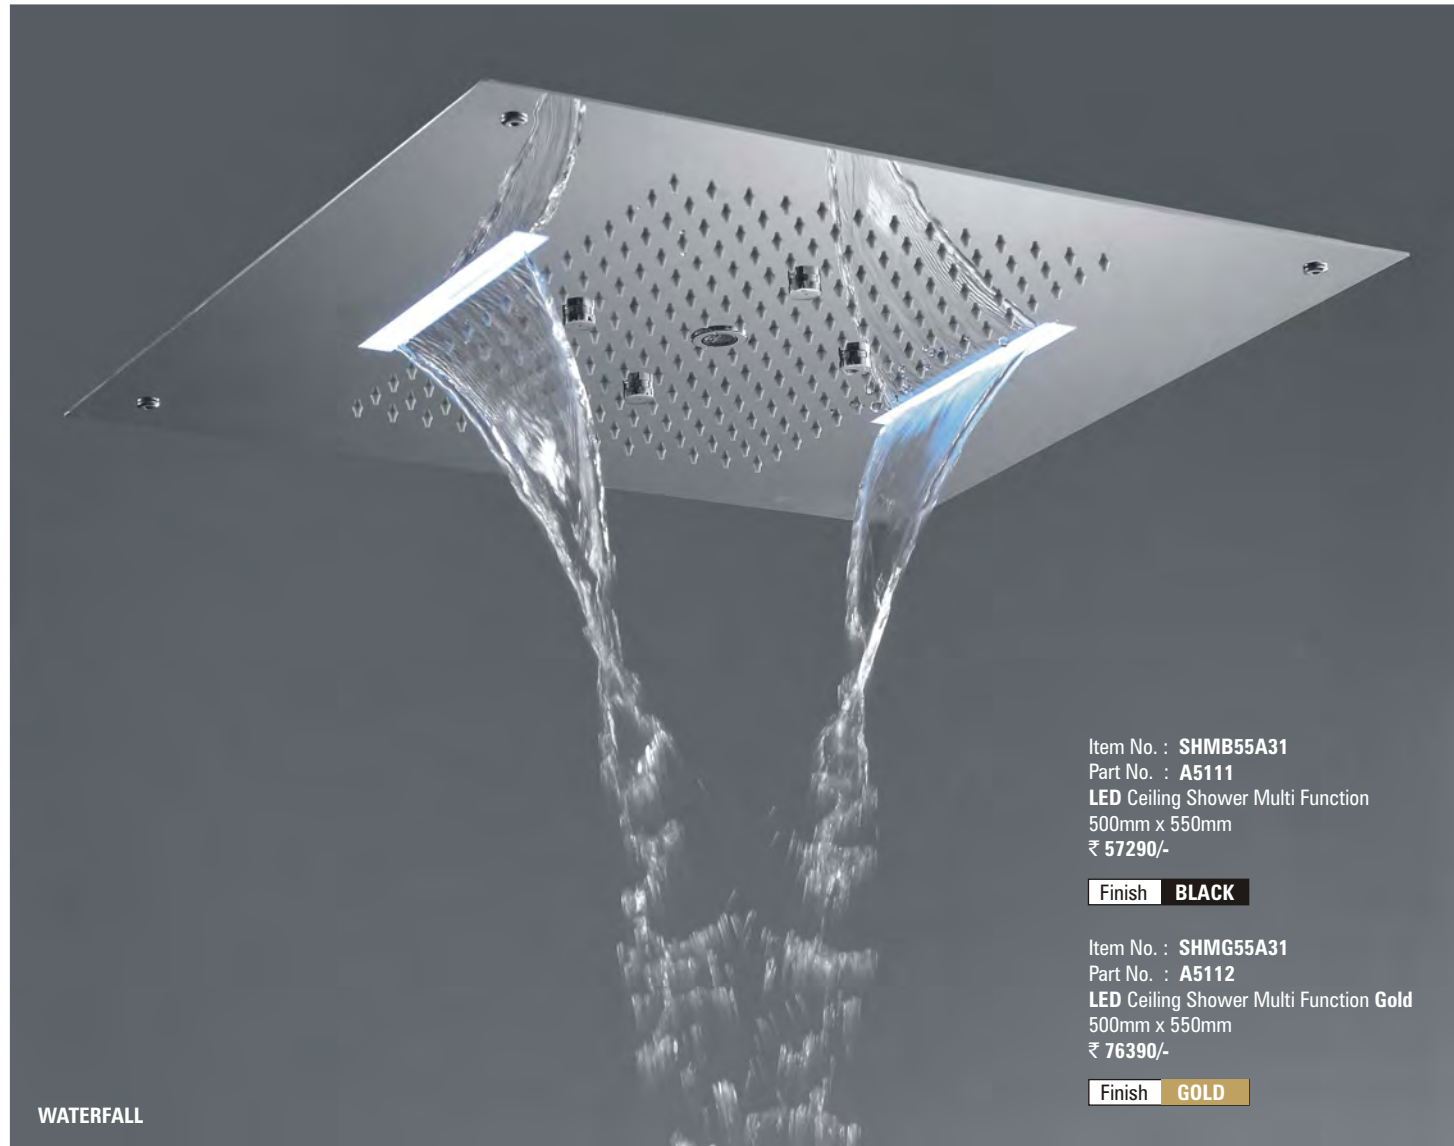

Item No. : SHMB55A31
Part No. : A5111
LED Ceiling Shower Multi Function
500mm x 550mm
₹ 57290/-

Finish **BLACK**

Item No. : SHMG55A31
Part No. : A5112
LED Ceiling Shower Multi Function Gold
500mm x 550mm
₹ 76390/-

Finish **GOLD**

WATERFALL

Item No. : SHMF55A31
Part No. : A5113
LED Ceiling Shower Multi Function
500mm x 550mm
₹ 41300/-

Finish **CHROME**

+3 Bar Pressure Required