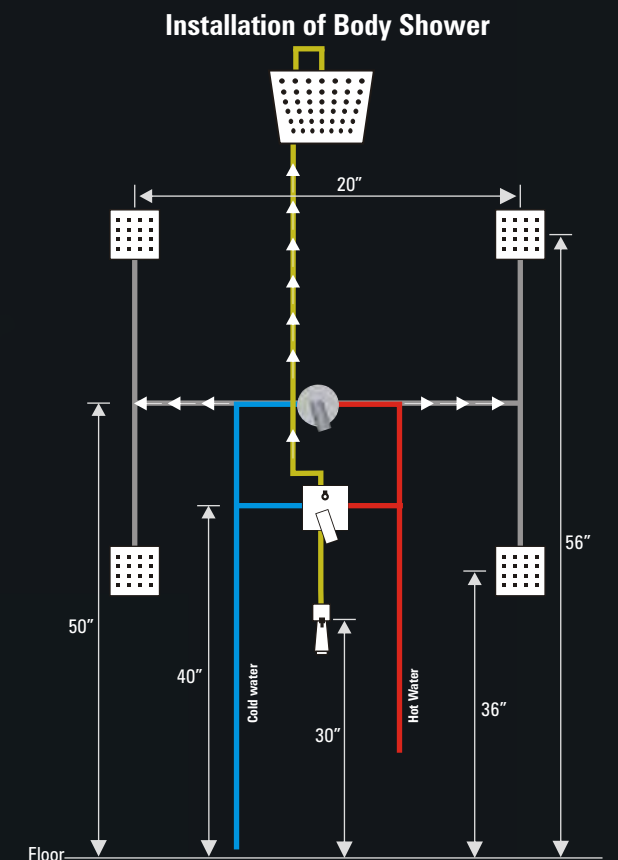

Item No. : **SHRI10A31**  
Part No. : **A5814**  
Ripple Shower 10"x10"  
₹ 3680/-

**SQUARE BRASS BODY JET**

Item No. : **BSBS04A11**  
Part No. : **A4810**  
Square Body Shower  
₹ 1440/- (Per Pc.)

Item No. : SHMF45A31  
Part No. : A5114  
LED Ceiling Shower Multi Function  
400mm x 450mm  
₹ 37,370/-  
**+3 Bar Pressure Required**