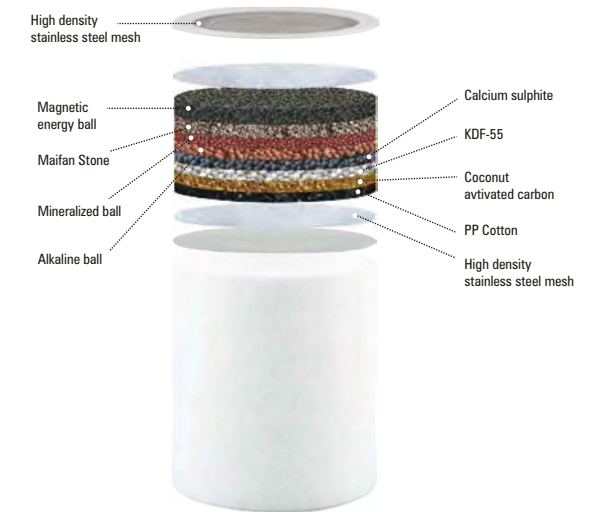

Inside Multi Stages Filtration

ADVANTAGES

- Softens Hard Water • Removes Chlorine • Prevent dry skin and wrinkling
- Stimulates autoimmune system • Protect colour treated hair • Gives you higher energy levels
- Protect skin's natural oils • Prevent dry and brittle hair