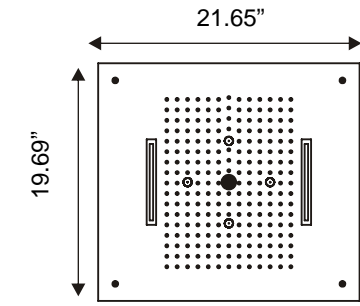

5 FUNCTION DIVERTER
CONCEPT-1

₹ 87660/-

Item No. : **SHMF55A31**
Part No. : **A5113**
LED Ceiling Shower Multi Function
500mm x 550mm
₹ 41300/-