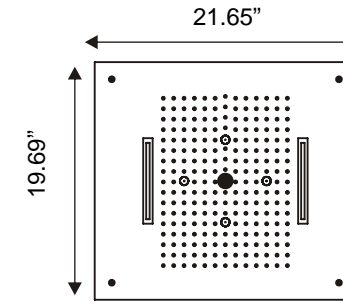

5 FUNCTION DIVERTER
CONCEPT-2

₹ 88360/-

Item No. : **SHMF55A31**
Part No. : **A5113**
LED Ceiling Shower Multi Function
500mm x 550mm
₹ 41300/-