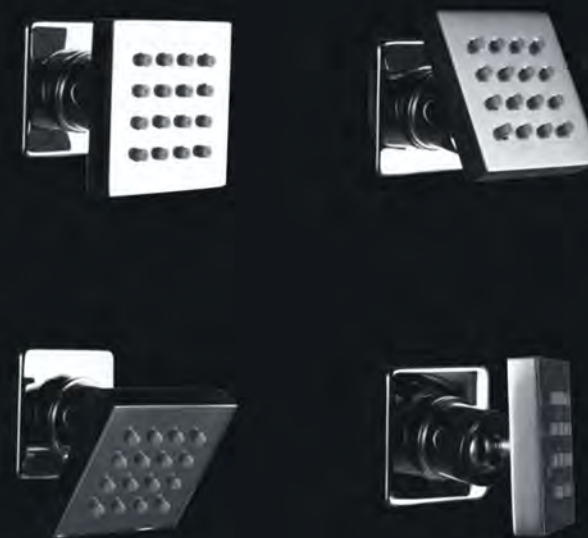

Item No. : **BSBS04A11**
Part No. : **A4810**
Square Body Shower
₹ 1440/- (Per Pc.)