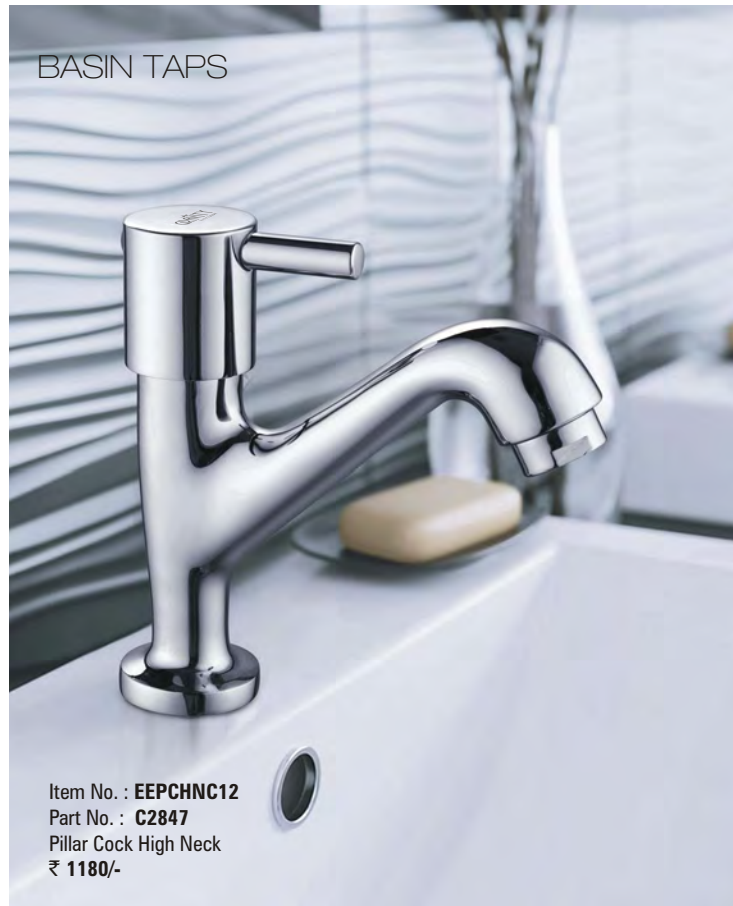

BASIN TAPS

Item No. : **EEPCHNC12**
Part No. : **C2847**
Pillar Cock High Neck
₹ 1180/-