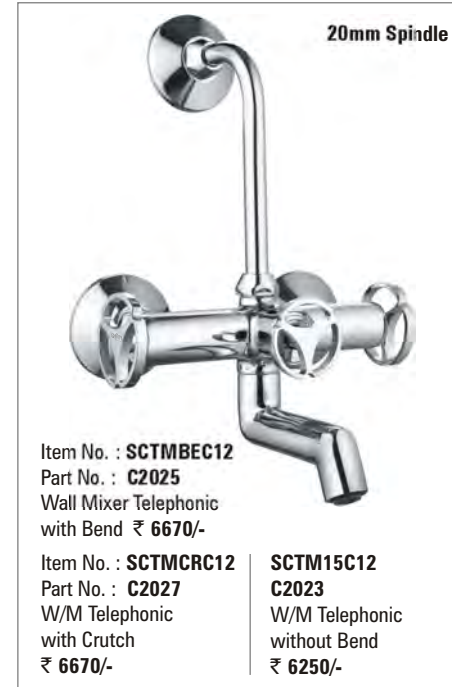

Item No. : **SC3TBEC12**
Part No. : **C2068**
3 in 1 Wall Mixer Telephonic with Bend
₹ 8140/-
Item No. : **SC3T15C12**
Part No. : **C2066**
3 in 1 Wall Mixer Telephonic without Bend
₹ 7720/-

BATH AND SHOWER MIXERS