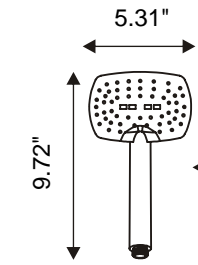

5 FUNCTION DIVERTER
CONCEPT-1

₹ 87660/-

Item No. : **SHMF55A31**
Part No. : **A5113**
LED Ceiling Shower Multi Function
500mm x 550mm
₹ 41300/-