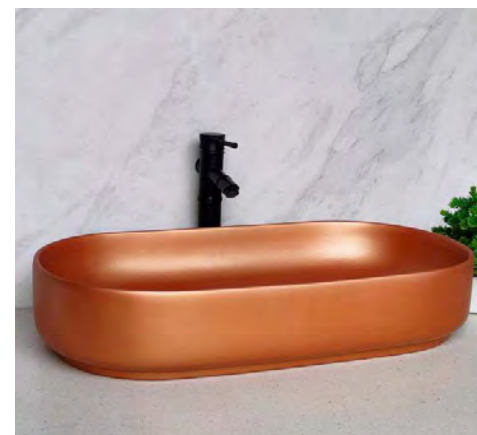

**ARCHITECT'S CHOICE**

**Specto - 5404**  
Matt-PR  
Color : Parrot Green  
Size :615 x 360 x 115 mm  
₹12,600/-

**Specto - 5404**  
Matt-CP  
Color : Copper  
Size :615 x 360 x 115 mm  
₹12,600/-

**Coral - 5408**  
Matt / Glossy-PG  
Color : Peacock Green  
Size :705 x 385 x 140 mm  
₹12,600/-