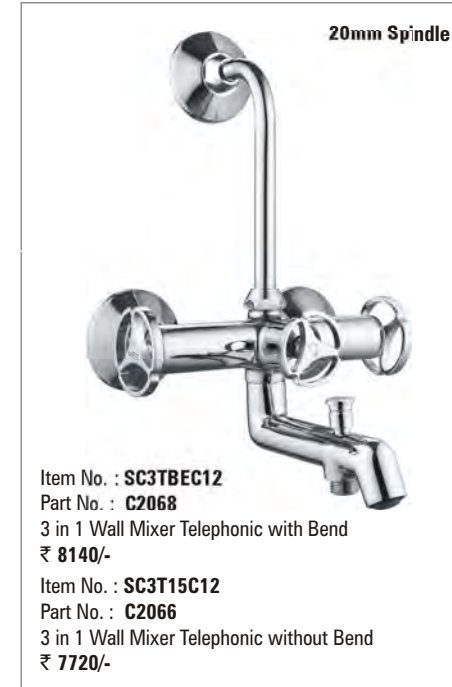

Item No. : **SCTBEC12**
Part No. : **C2035**
Single Lever Wall Mixer Telephonic with Bend
₹ 7700/-
Item No. : **SCTMSLC12**
Part No. : **C2034**
Single Lever Wall Mixer Telephonic without Bend
₹ 7280/-

Item No. : **SC3TBEC12**
Part No. : **C2068**
3 in 1 Wall Mixer Telephonic with Bend
₹ 8140/-
Item No. : **SC3T15C12**
Part No. : **C2066**
3 in 1 Wall Mixer Telephonic without Bend
₹ 7720/-