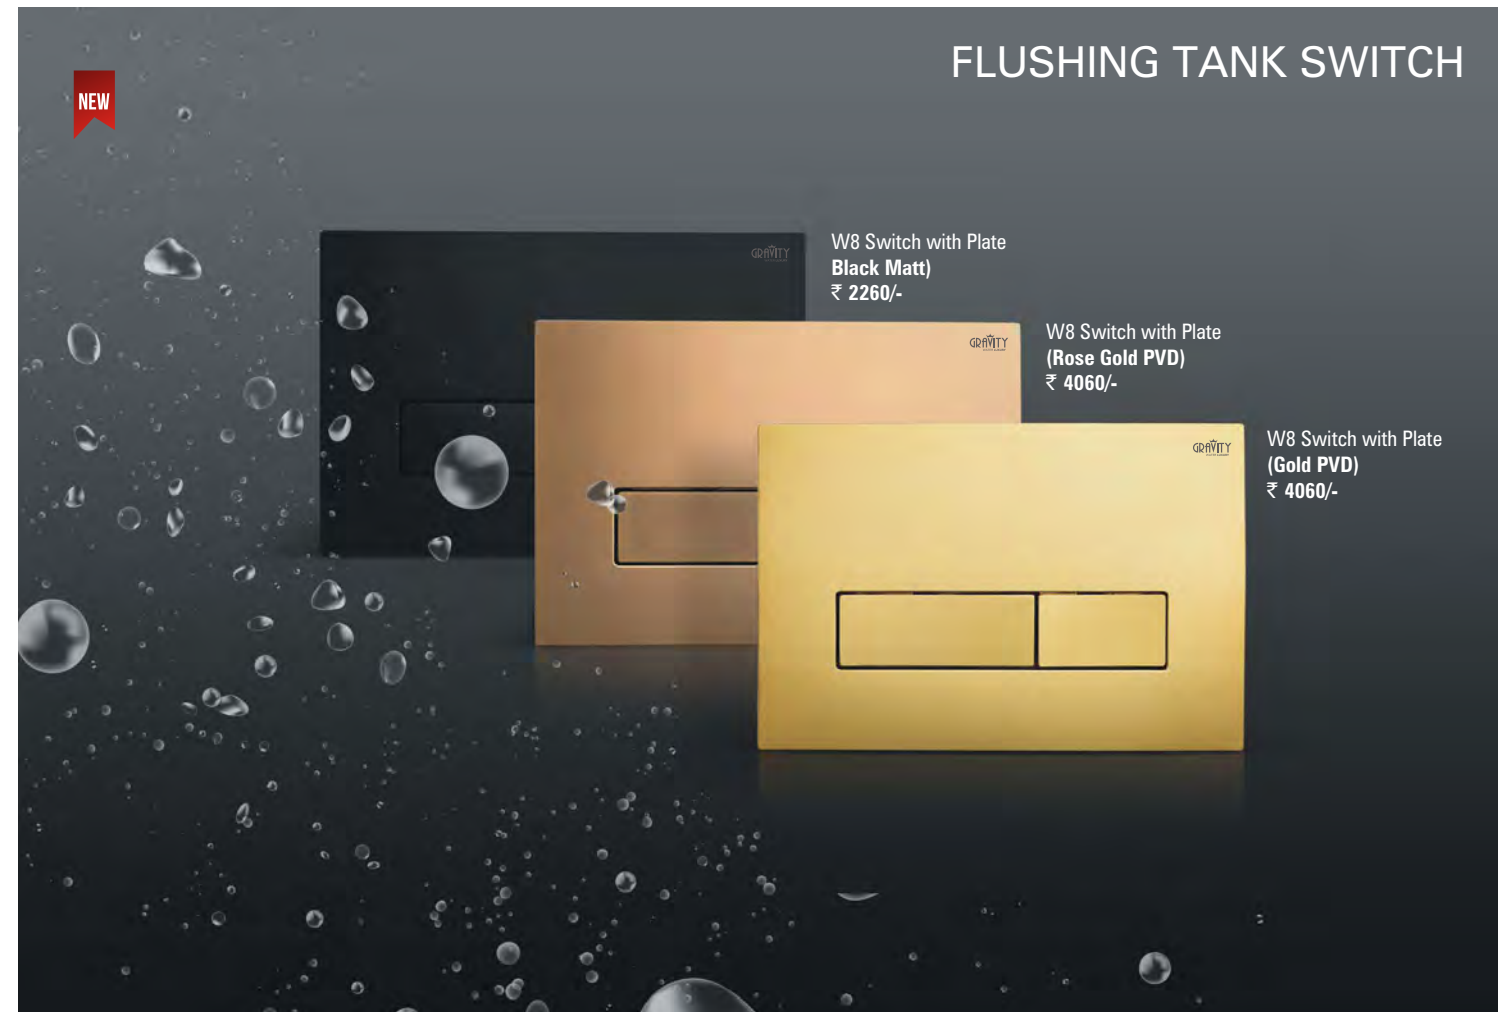

FLUSHING TANK SWITCH

NEW

W8 Switch with Plate
Black Matt)
₹ 2260/-

W8 Switch with Plate
(Rose Gold PVD)
₹ 4060/-

W8 Switch with Plate
(Gold PVD)
₹ 4060/-

A Pneumatic (also known as air operated button) is renowned as more efficient and modern mechanical type flush button. The push plate uses small air pumps (billows), connected with hoses to flush the cistern. Pneumatic Concealed Flush Tank can be mounted rapidly in front of a solid wall or inside a stud well. Tested and certified to hold over 400kg, it provides perfect stability and safety for your home. With a wall-hung toilet and an in wall tank, cleaning your bathroom will be an ease. It is fitted with low noise fittings. It can reduce your water consumption by up to 50%. You can use flush plate of your choice, this system will be a perfect match for any bathroom interior.