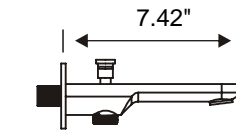

Item No. : **TS09XXA51**
Part No. : **A4018**
Hand Shower
₹ 1520/-

Item No. : **DIMF05A21**
Part No. : **A2711**
Shower Diverter 5 Function
₹ 41300/-